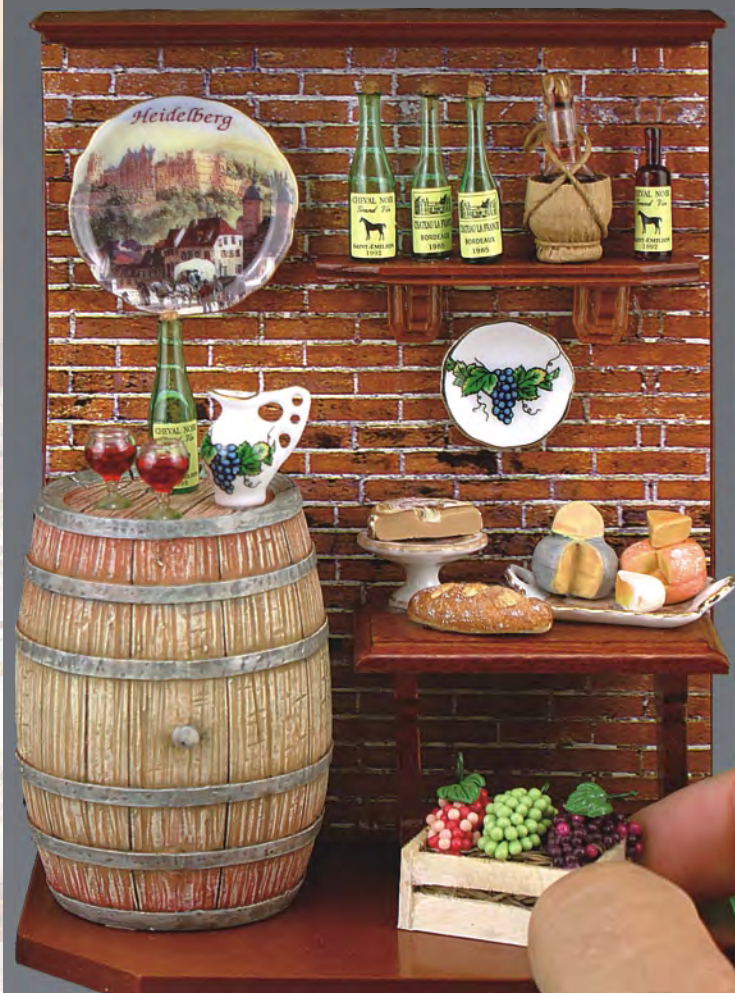

# Wanddisplay Serie 760

1.760/8 Zimmer Kaffeehaus H=15 cm  
Room Coffee House H=6 inch

1.760/4 Zimmer Weinkeller H=15 cm  
Room Wine-cellar H=6 inch

1.760/5 Zimmer Backstube H=15 cm  
Room Baking H=6 inch