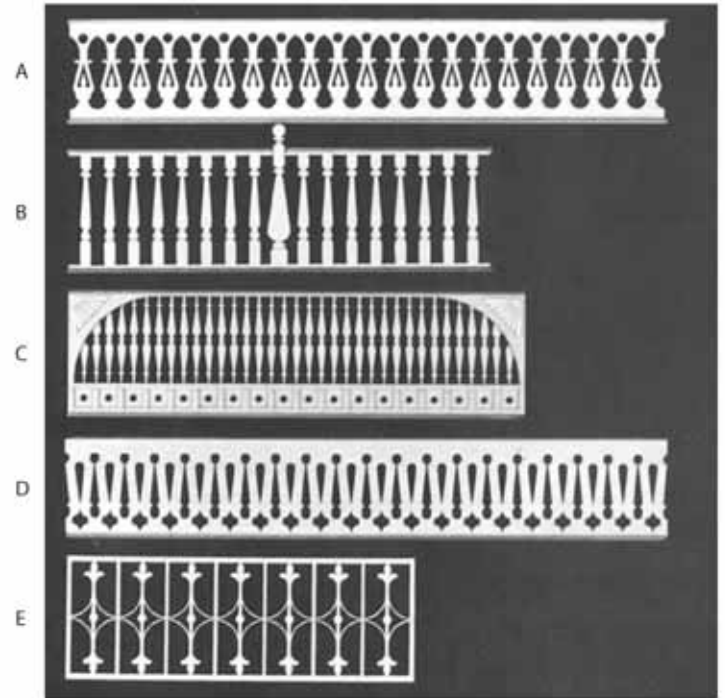

Laser Tech Grilles, Trim and Rails

- A. LT040 Porch Rail, 12"W x 2-1/8"H
- B. LT041 Painted Lady Rail, 8-3/4"W x 3-1/8"H
- C. LT042 Porch Rail, 9-3/8"W x 2-9/16"H
- D. LT045 Porch Rail, 12"W x 2-5/8"H
- E. LT046 Porch Rail, 7-1/8"W x 2-1/2"H