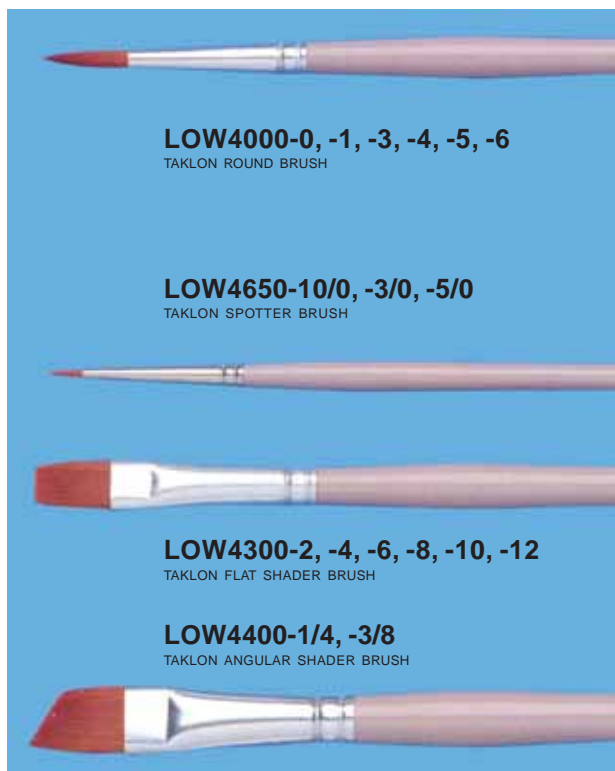

LOW4000-0, -1, -3, -4, -5, -6
TAKLON ROUND BRUSH

LOW4650-10/0, -3/0, -5/0
TAKLON SPOTTER BRUSH

LOW4300-2, -4, -6, -8, -10, -12
TAKLON FLAT SHADER BRUSH

LOW4400-1/4, -3/8
TAKLON ANGULAR SHADER BRUSH