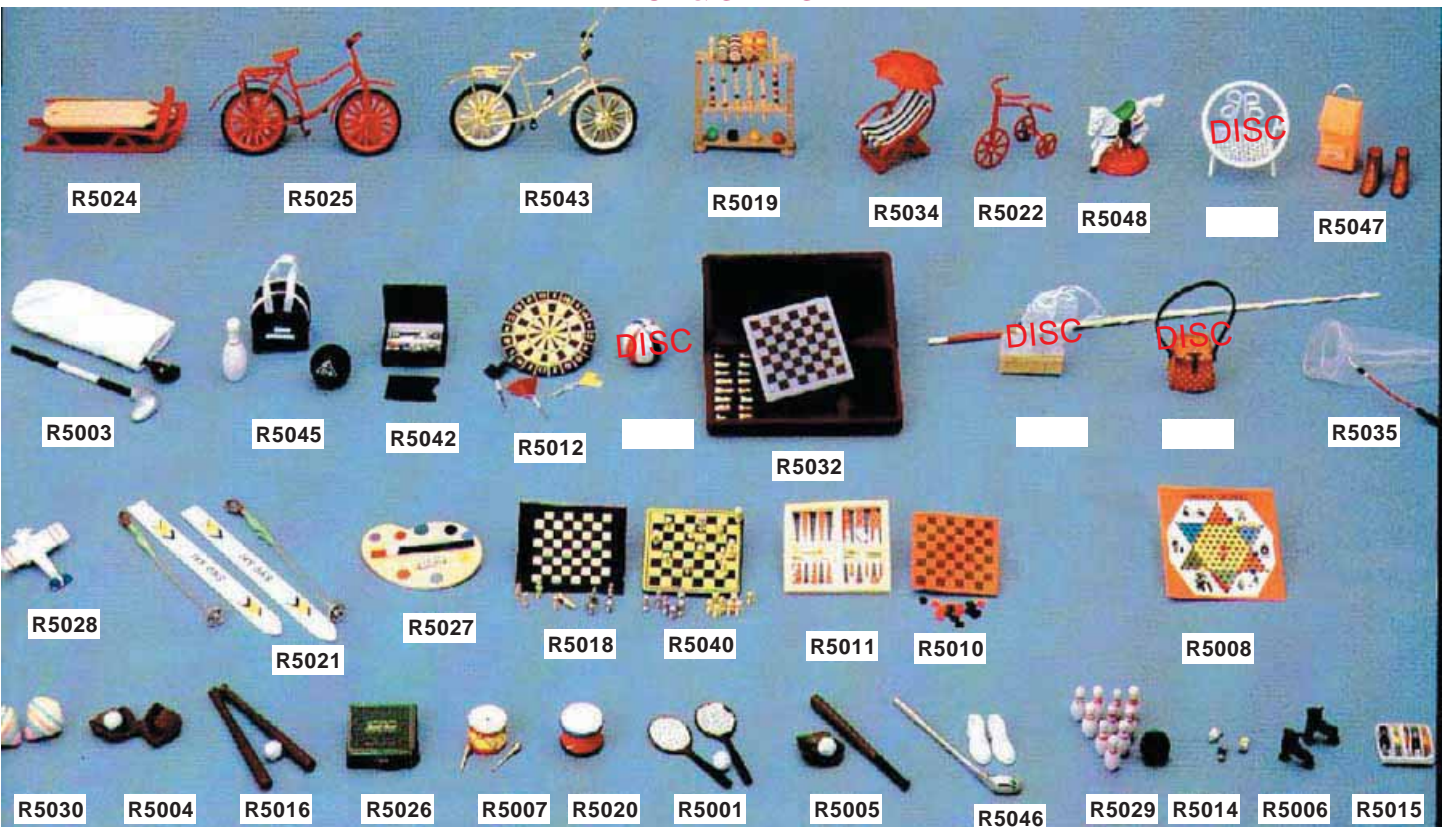

RY ROYAL MINIATURES

TOOLS OF THE TRADE

FUN & GAMES

FAST FOOD

RY ROYAL MINIATURES

JAPANESE FOOD

TABLE TOPS

F8017