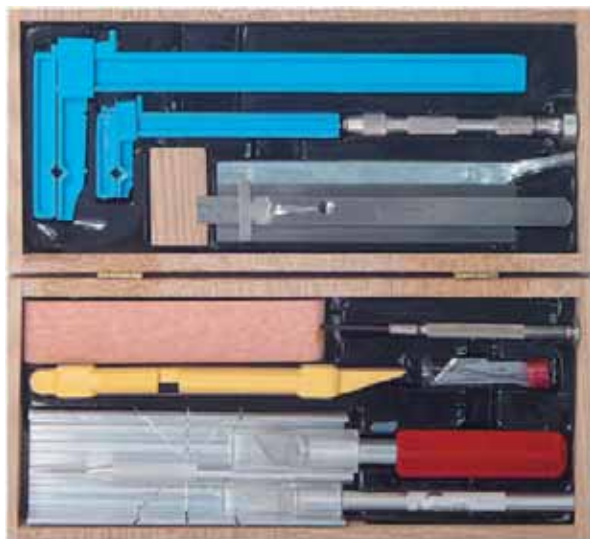

EXL44288
DOLLHOUSE TOOL SET