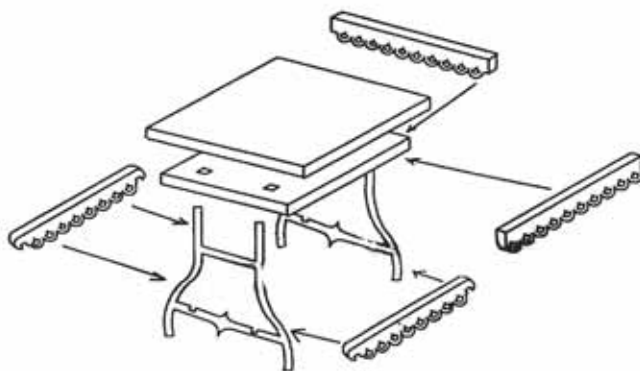

LT900 Dollhouse Display Table Kit,
1/12" scale - (fits 1/144 doll houses)