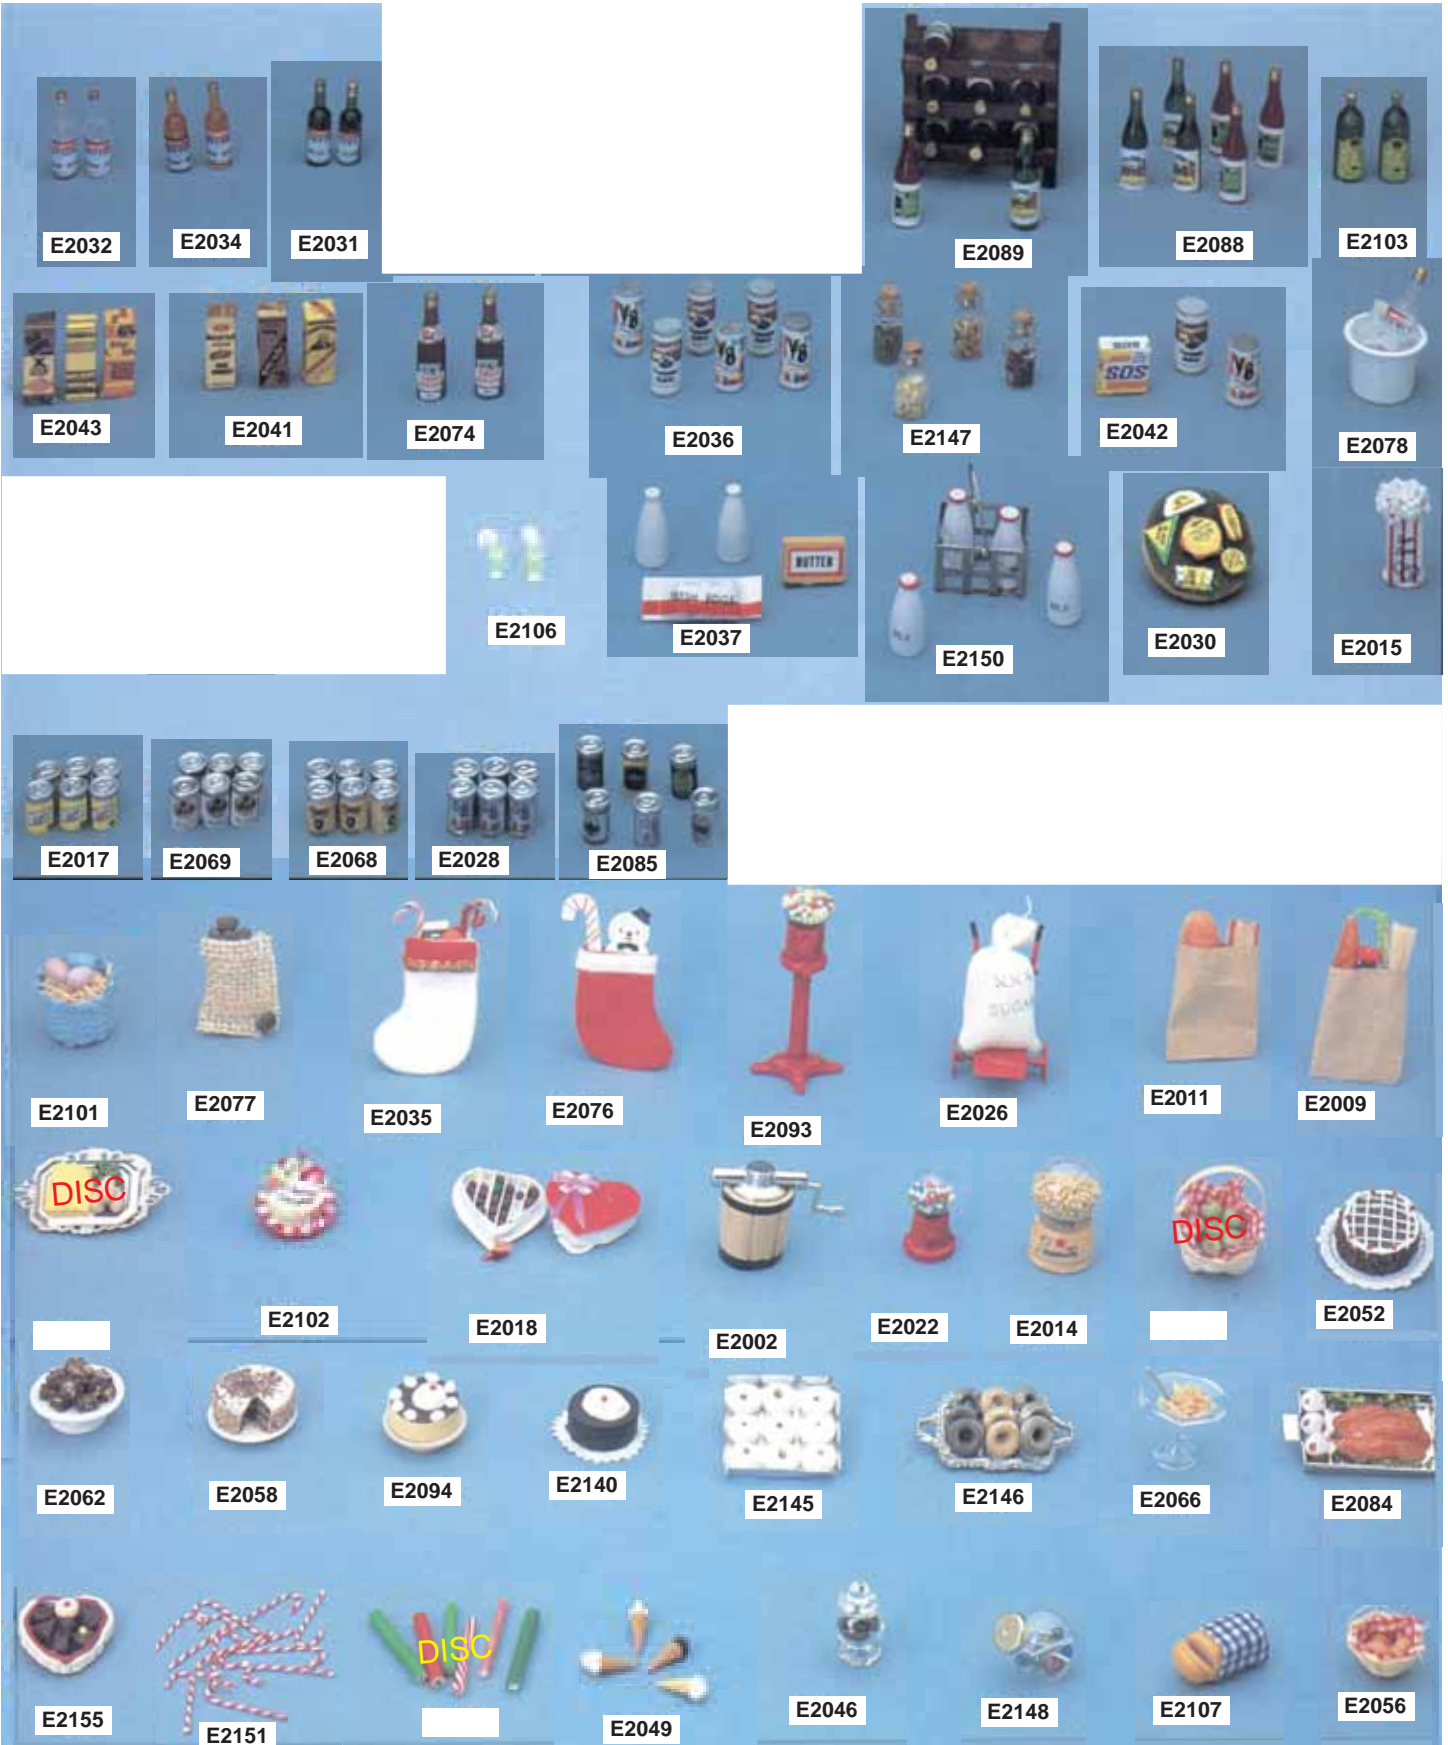

RY ROYAL MINIATURES

TOOLS OF THE TRADE

FUN & GAMES

FAST FOOD

RY ROYAL MINIATURES

JAPANESE FOOD

TABLE TOPS

F8017