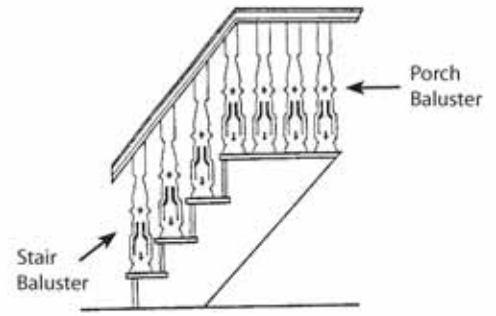

Stair and Porch Balusters

- A. LT141 Garden Fence
  6"W x 1-1/4"H
- B. LT142 Fence
  6-1/8"W x 1-1/4"H - 2 per pkg.
- C. LT143 Fence
  4-3/8"W x 2-1/4"H - 2 per pkg.