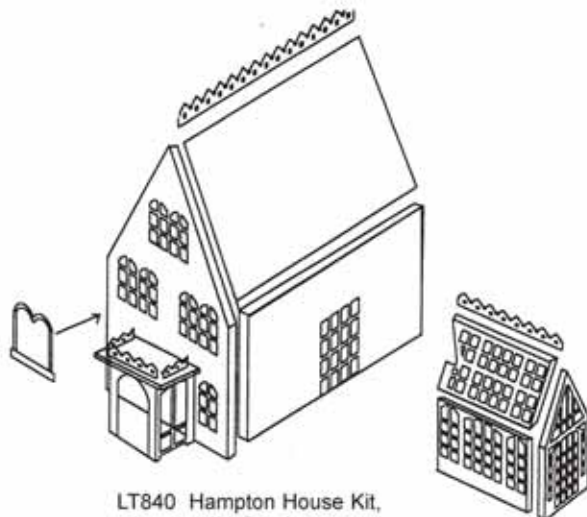

LT840 Hampton House Kit,
1/144" scale