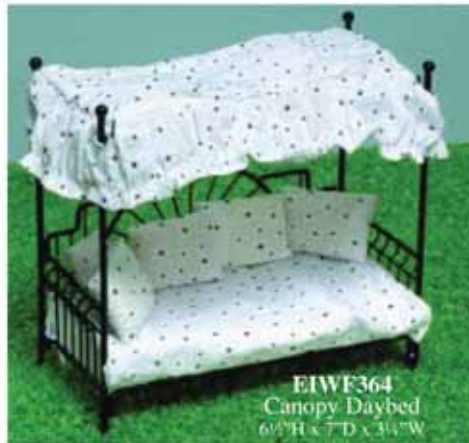

EIWF364
Canopy Daybed
6 1/2"H x 7"D x 3 1/4"W