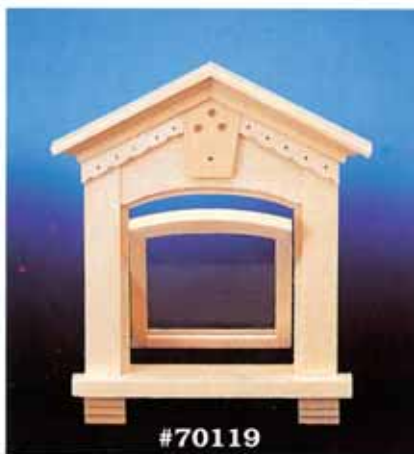

#70118 #70109

#70110

#70129 Window Screen with wood frame
Actual size:
2"W x 4-19/32"H x 1/8"D