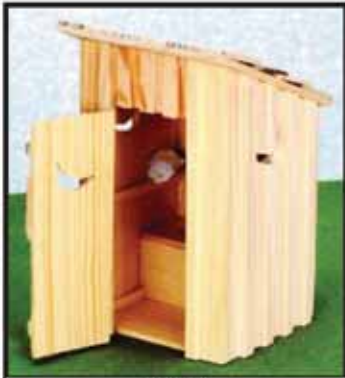

D2502
Outhouse
Natural
6"H x 3 3/8"D x 3 3/8"W