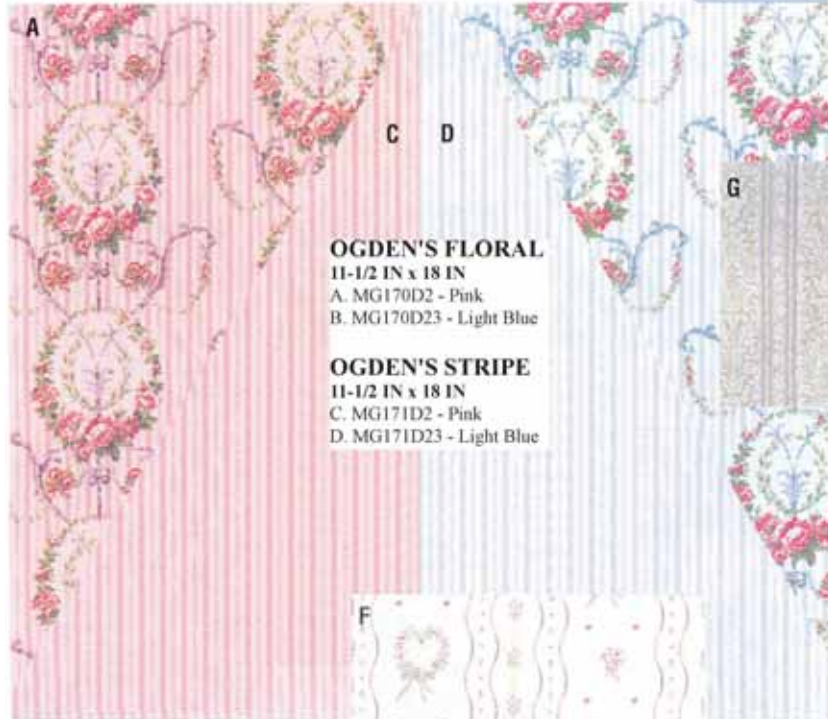

OGDEN'S FLORAL
11-1/2 IN x 18 IN
A. MG170D2 - Pink
B. MG170D23 - Light Blue

OGDEN'S STRIPE
11-1/2 IN x 18 IN
C. MG171D2 - Pink
D. MG171D23 - Light Blue

SOLID CHINTZ FABRIC
12 IN x 16 IN
~~DISCONTINUED~~

MARCUS DAMASK
11-1/2 IN x 18 IN
G. MG169D2 - Seafoam
H. MG169D23 - Blue
I. MG169D24 - Rose
J. MG169D25 - Gray/Beige