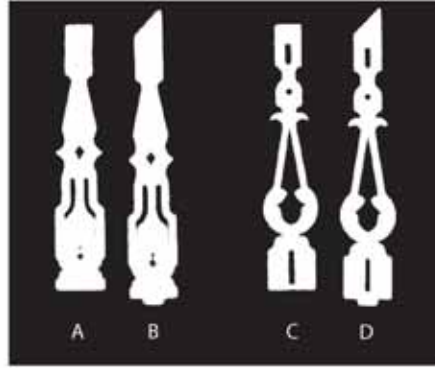

- A. LT012 Frame/Mirror
- B. LT010 Victorian Shelf Kit
- C. LT053 Wall Register Cover
Brass Color - 2 pkg.
- D. LT054 Wall Register Cover
Brass Color - 2 pkg.
- E. LT058 Large Sign
1-5/16" x 2-3/4" - 2 pkg.
- F. LT057 Sign
1-5/16" x 2-1/8" - 2 pkg.