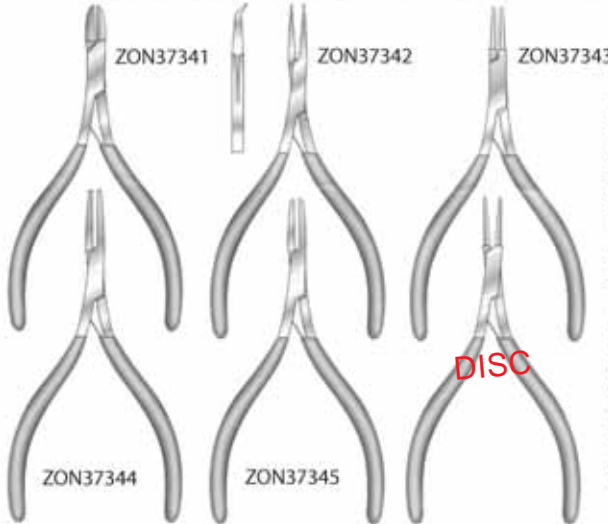

Precision Stainless Steel Pliers with Slim Profile and Box Joint Construction

- ZON37341 Diagonal Cutting Plier
- ZON37342 Bent Nose Plier
- ZON37343 Round Nose Plier
- ZON37344 Flat Nose Plier
- ZON37345 Chain Nose Plier

Finest Chain Nose Plier
(Overall length ranges from 5" to 5-1/2")
These slim profile, fine point pliers are ideal for delicate assembly work in model making, and electronic and jewelry applications. They feature box joint construction for maximum strength and accuracy, jaws and points that are perfectly aligned, and comfortable grips with spring openings.

DISC

Berna Assemblers

Hobby and Master Size Clamps

Assembled Items

- ZON38710 Small 3" Beam, 3" Jaw
- ZON38720 Large 8" Beam, 3" Jaw
- ZON38725 2 Large, 1 Small, 1 Connector

Components

Connector (12 per set of 10 connector (each))

- ZON38753 Rubber Stops
- ZON38754 Jaw Buffers
- ZON38755 3" Beam
- ZON38756 8" Beam
- ZON38757 3" Jaw

Assembled Items

- ZON38810 13" Beam, 4" Jaw Clamp
- ZON38820 19" Beam, 4" Jaw Clamp
- ZON38825 29" Beam, 4" Jaw Clamp
- ZON38830 13" Beam, 6" Jaw Clamp
- ZON38840 19" Beam, 6" Jaw Clamp
- ZON38845 29" Beam, 6" Jaw Clamp

Components

- ZON38857 4" Jaw
- ZON38858 6" Jaw
- ZON38865 13" Beam
- ZON38866 19" Beam
- ZON38867 29" Beam

Berna Assembler Masterpack

- 10 - 13" Beams
- 20 - 4" Jaws
- 40 - Jaw Buffers
- 5 - Brass Connectors
- 40 - Berna Brochures
- 10 - 3" Beams
- 20 - 6" Jaws
- 40 - Rubber Stops
- 12 - Helping Hands