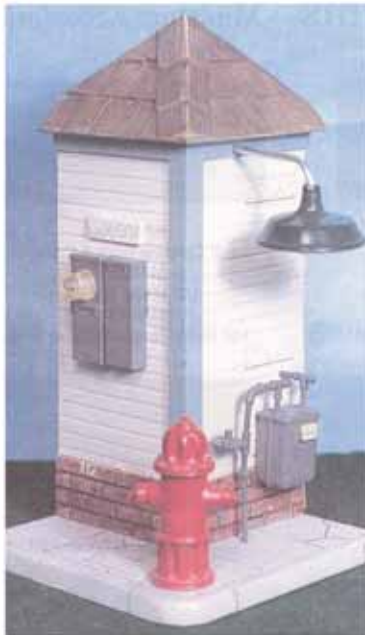

DDL15022 Golf Car
Die cast metal & plastic.
Pull back & go action.
Moving parts. 1/2" scale
3-3/4"L x 3-1/4"H x 2"W