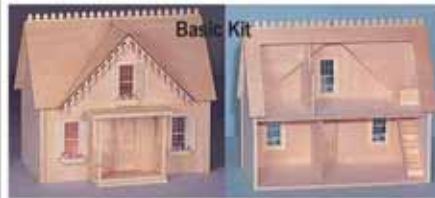

WL448 Kiwi Cottage Dollhouse Kit
22-3/4"W x 12"D x 19"H
WL448SH Kiwi Cottage Siding & Shingle Pack
WL448MM Milled MDF

The basic Kiwi Cottage Kit includes:
Gingerbread Trims, Windows, Flower Boxes & Flowers, Shutters, Door, and Interior Stairs with Raised-Panel Landing Rails!